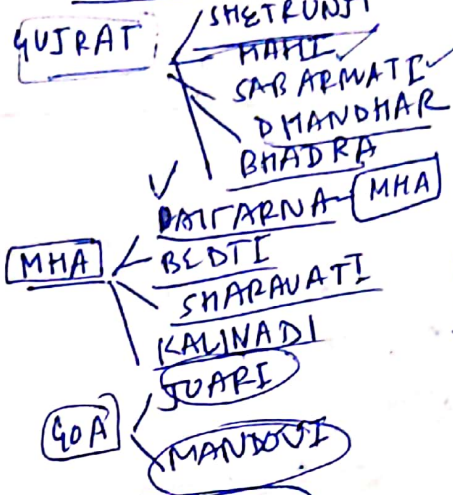

Anthracite coal found in Donets River basin

Countries that border Ukraine → Hungary Russia Poland Belarus Romania
slow mode in Ukraine ↓ Slovakia ↓ Moldova

Hungary
 Russia
 Poland
 Belarus
 Romania
 Slovakia
 Moldova

- ① Silguri-Dingjpur friendship Pipeline project for stable supply of diesel.
 - ② Chilshati - to Haldibari Mivanp link
 - ③ Chhatogram & Mongla port used by India to transport goods to India's N-E states.
- } IND-BAN

Feni bridge (Maitree Setu)

Trans Himalayas

Karakoram
Ladakh
Zaskar
Kailash

SMALL West flowing Rivers

MSK

East flowing rivers

OPEC countries

- ✓ A → Algeria
 - ✓ Q → Qatar (X)
 - ✓ U → UAE
 - ✓ A → Angola
 - ✓ E → Ecuador (A)
 - ✓ V → Venezuela
 - ✓ I → Indonesia
 - ✓ N → Nigeria
 - ✓ S → Saudi Arabia
 - ✓ K → Kuwait
 - ✓ I → Iran ✓
 - ✓ L → Libya
 - ✓ G → Gabon
 - ✓ E → Equatorial Guinea
- Persian Gulf**
- S - Saudi Arabia
 - Bh - Bahrain
 - I - Iraq
 - K - Kuwait
 - I - Iran
 - Q - Qatar
 - O - Oman
- Mag**
- Congo**

Tropic of Capricorn

Tropic of Cancer

Kherson Transnistria region
 ✓ Ethiopia
 ✓ Chad
 ✓ Central African Republic
 ✓ Libya
 ✓ Chad
 worst civil unrest since 1994
 Zambezi R. largest African River
 Limpopo R. → crosses Tropic of Capricorn Junco
 (France) Mauritius