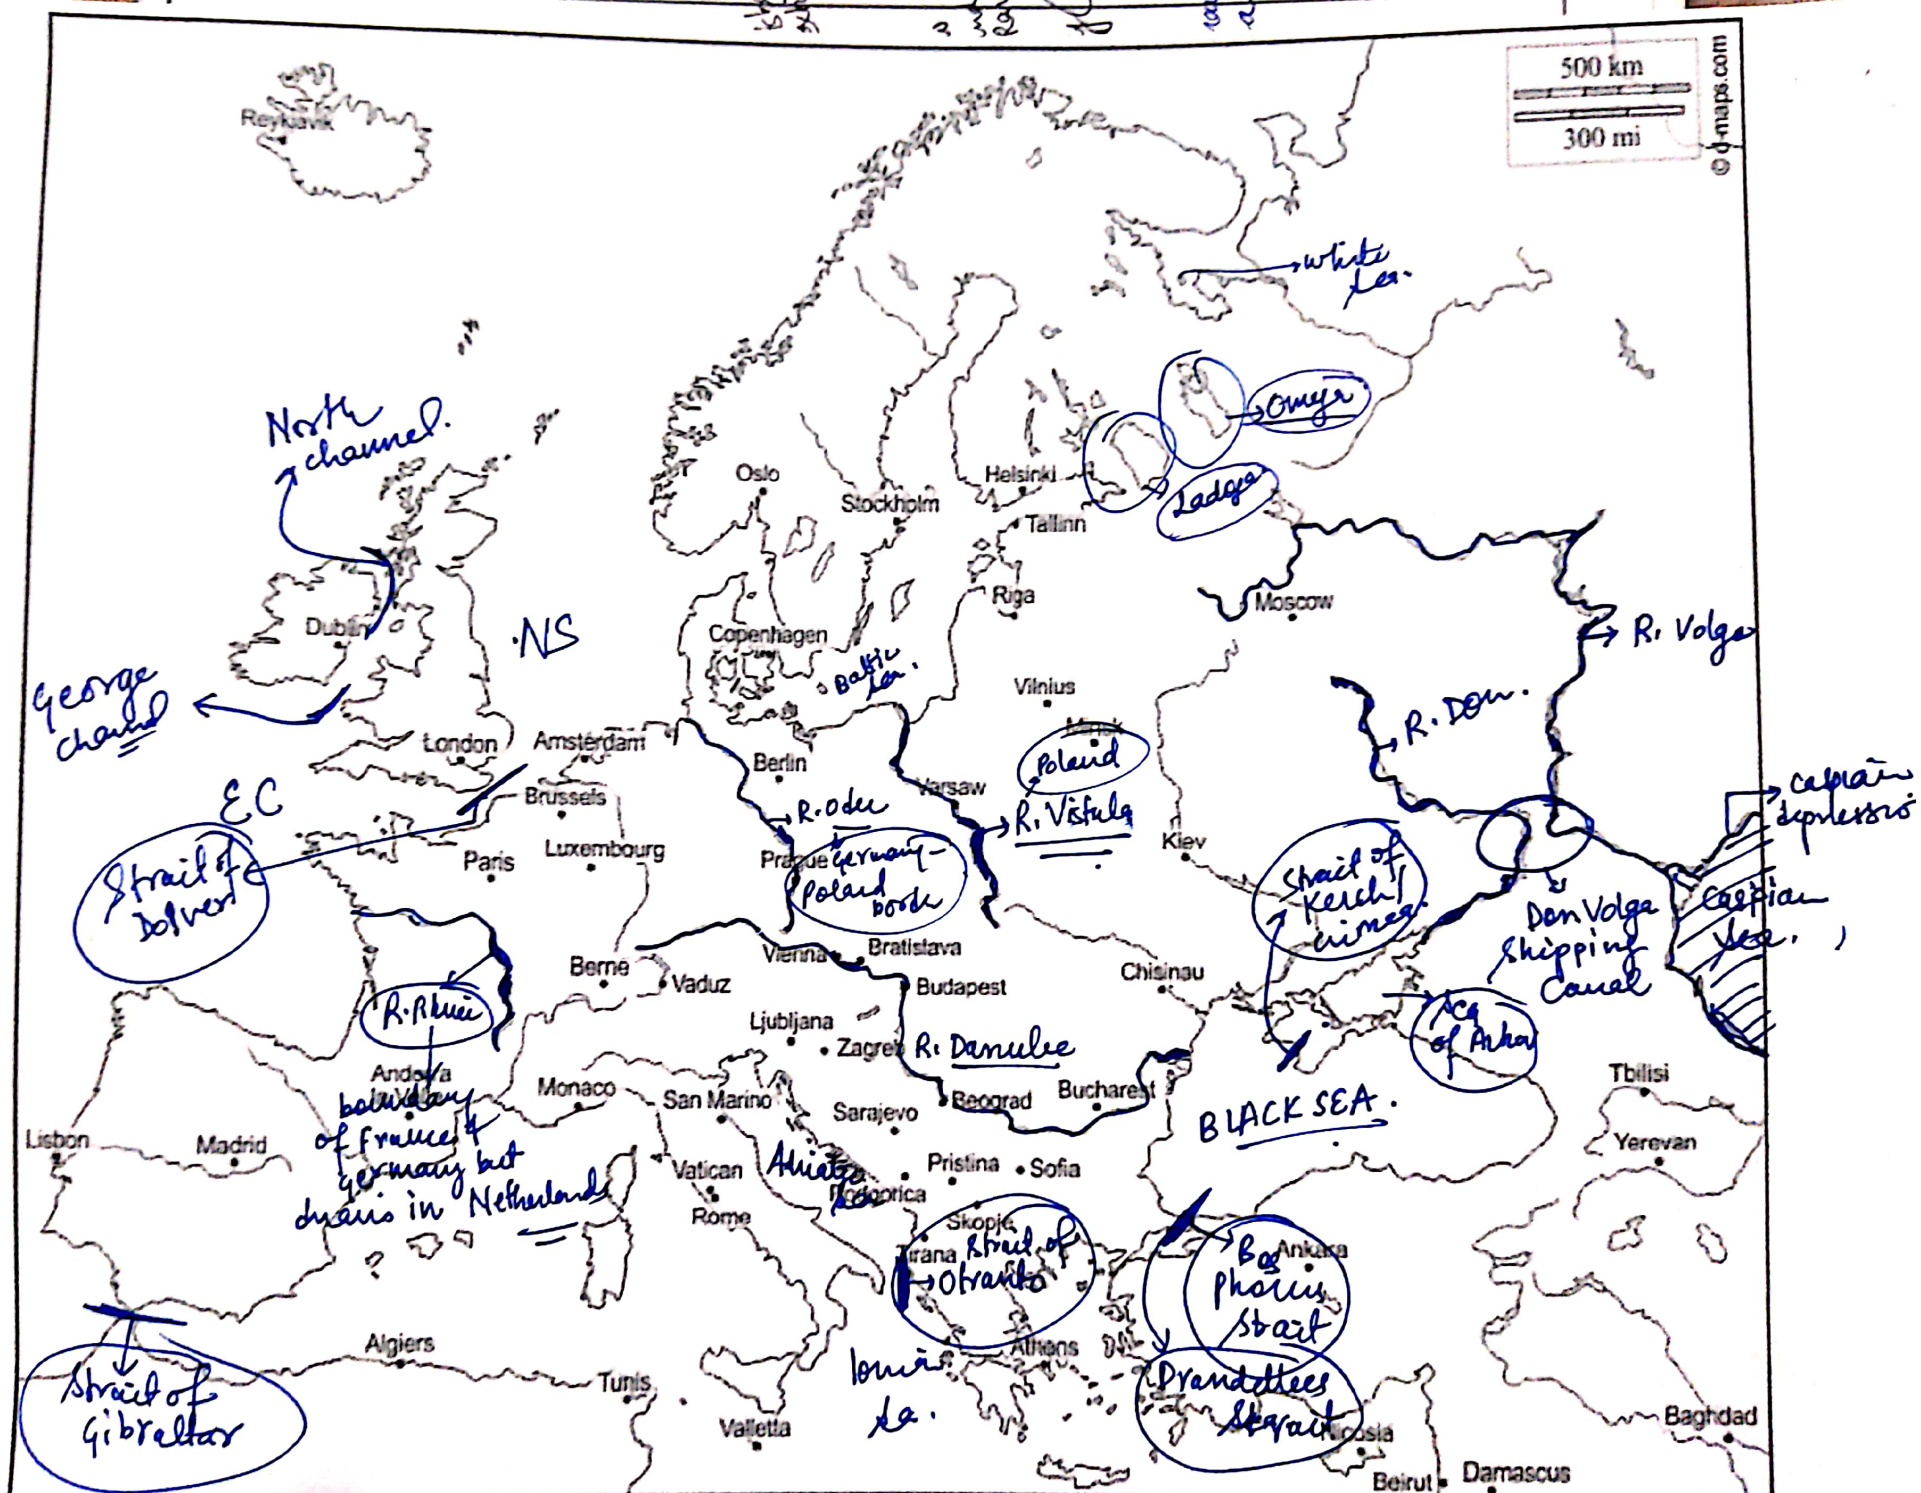

Israel's largest freshwater lake :- Sea of Galilee ;
aka. Lake Kinneret
t. Gennesaret
Sea of Tiberias

* Negev is home to world's largest solar facility.

Lakes in Suez Canal Region

→ l. Manzala
l. Timsah
Great Bitter Lake
Little Bitter Lake.

Africa in Mediterranean etc

Kettle lakes

fresh water lake formed due to melting of ice

Fjords

provide natural harbours.

© d-maps.com

© of maps.com
1000 km
600 mi

→ Moldova ↔ Russia

Trans
Nistru
region [Separatist state in Moldova]

Moldova not a part
of NATO / EU.

Countries bordering Russia

No late line for U Bel Kaz Eastern, Pol C gets Money from NK Blafjan
 Norway Latvia Finland Ukraine Kaz Estonia China Mongolia Azerbaijan
 Belarus

Caspian Sea (TARIK) → Russia (R), Kazakhstan (CK), Turkmenistan (T), Iran (I), Azerbaijan (A).

Arabic Sea → Uzbekistan & Kazakhstan (KYL).

Red Sea (DESSY) → Saudi Arabia (S), Yemen (Y), Djibouti (D), Eritrea (E), Sudan (S), Egypt (E).