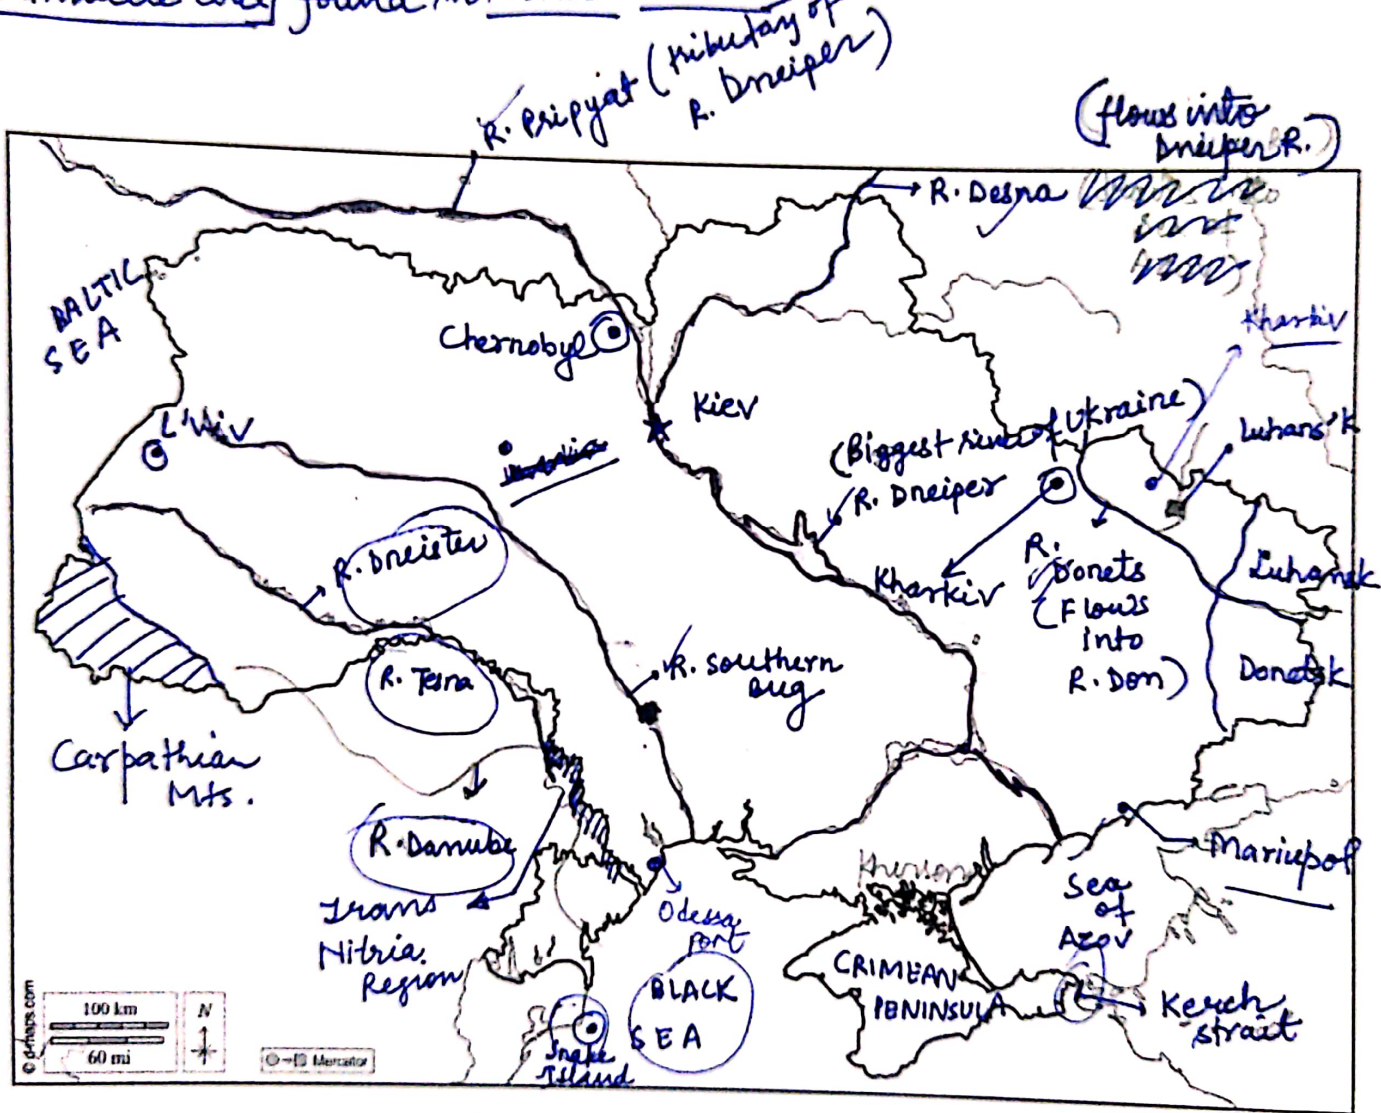

Trans
Nistru
region [Separatist state in Moldova]

Moldova not a part
of NATO / EU.

Countries bordering Russia

No late line for U Bel Kaz Eastern, Pol C gets Money from NK Blafjan
 Norway Latvia Finland Ukraine Kaz Estonia China Mongolia Azerbaijan
 Belarus

Anthracite coal found in Donets River basin

Countries that border Ukraine → Hungary Russia Poland Belarus Romania
slow mode in Ukraine ↓ Slovakia ↓ Moldova

Hungary
 Russia
 Poland
 Belarus
 Romania
 Slovakia
 Moldova

Caspian Sea (TARIK) → Russia (R), Kazakhstan (CK), Turkmenistan (T), Iran (I), Azerbaijan (A).

Arabic Sea → Uzbekistan & Kazakhstan (KYL).

Red Sea (DESSY) → Saudi Arabia (S), Yemen (Y), Djibouti (D), Eritrea (E), Sudan (S), Egypt (E).

© d-maps.com

- Landlocked country.
- Neighbouring: Iran, Turkmenistan, Tajikistan, China, POK, Pakistan, Uzbekistan
- Tribes: Pashtuns, Tajiks, Hazaras.
- Ethnic groups:
 - (Pakistan connected areas)
 - (TAK connected areas)
- Nagle Dam - USSR ✓
- Behla Dam - USA ✓
- Shahrooz Dam - India (proposed) ✓
- Salma Dam - India ✓
- river.
- training to Afq women